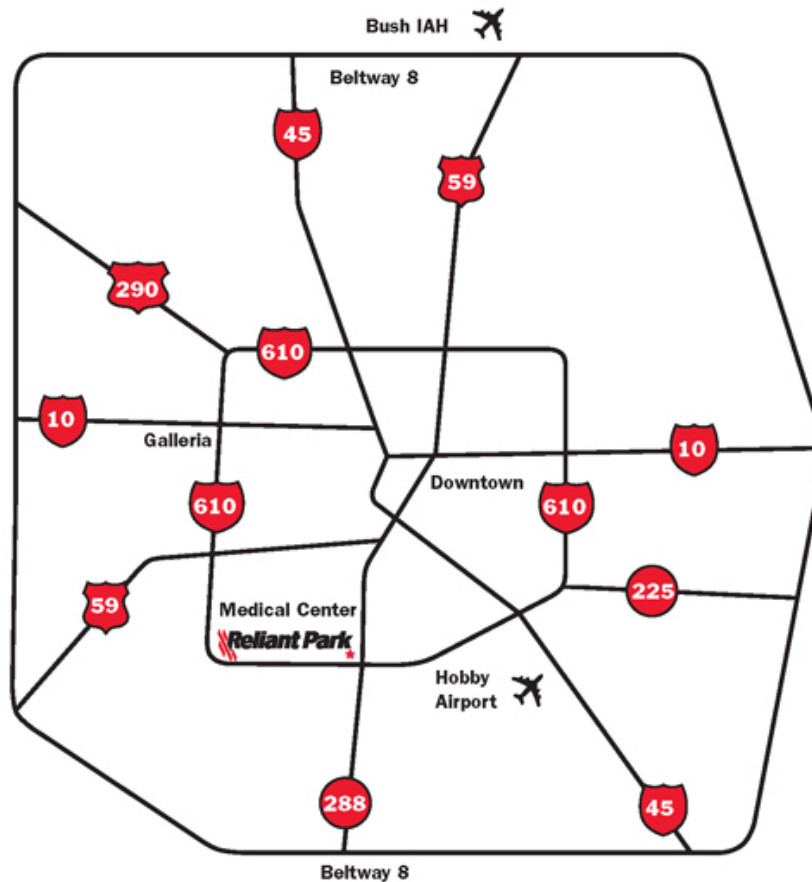

Reminders:

- Please make sure you bring a table cover
- Please, if you have any questions at the show ask one of the managers. We are here to help you