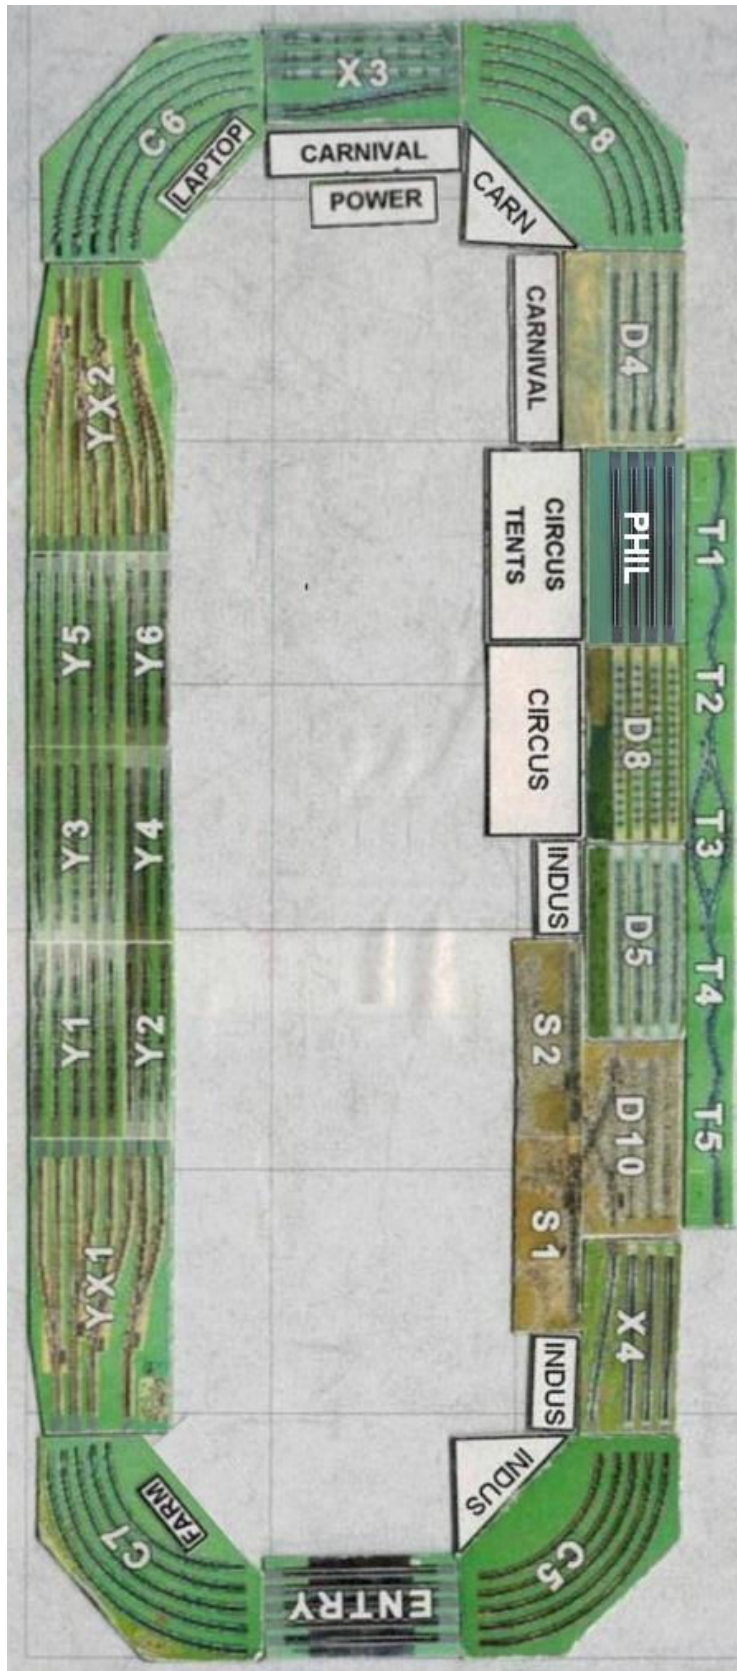

6 x 5 L – SAMRA Model Railroad Jamboree – January, 2015

6 x 1 – New Braunfels Model Railroad Jamboree – April, 2015

8 x 2 – Temple Model Train Show – September, 2015

11 x 4 – San Antonio Train Show – October, 2015

3 x 2 – Holiday Layout – November, 2015 – January, 2016

12 x 7 L – World's Greatest Hobby on Tour – February, 2016

6 x 1 – New Braunfels Model Railroad Jamboree – April, 2016

6 x 2 – TCA Lone Star Division Train Show & Meet – May, 2016

8 x 3 – Temple Model Train Show – September, 2016

3 x 2 – Holiday Layout – November, 2016 – December, 2016