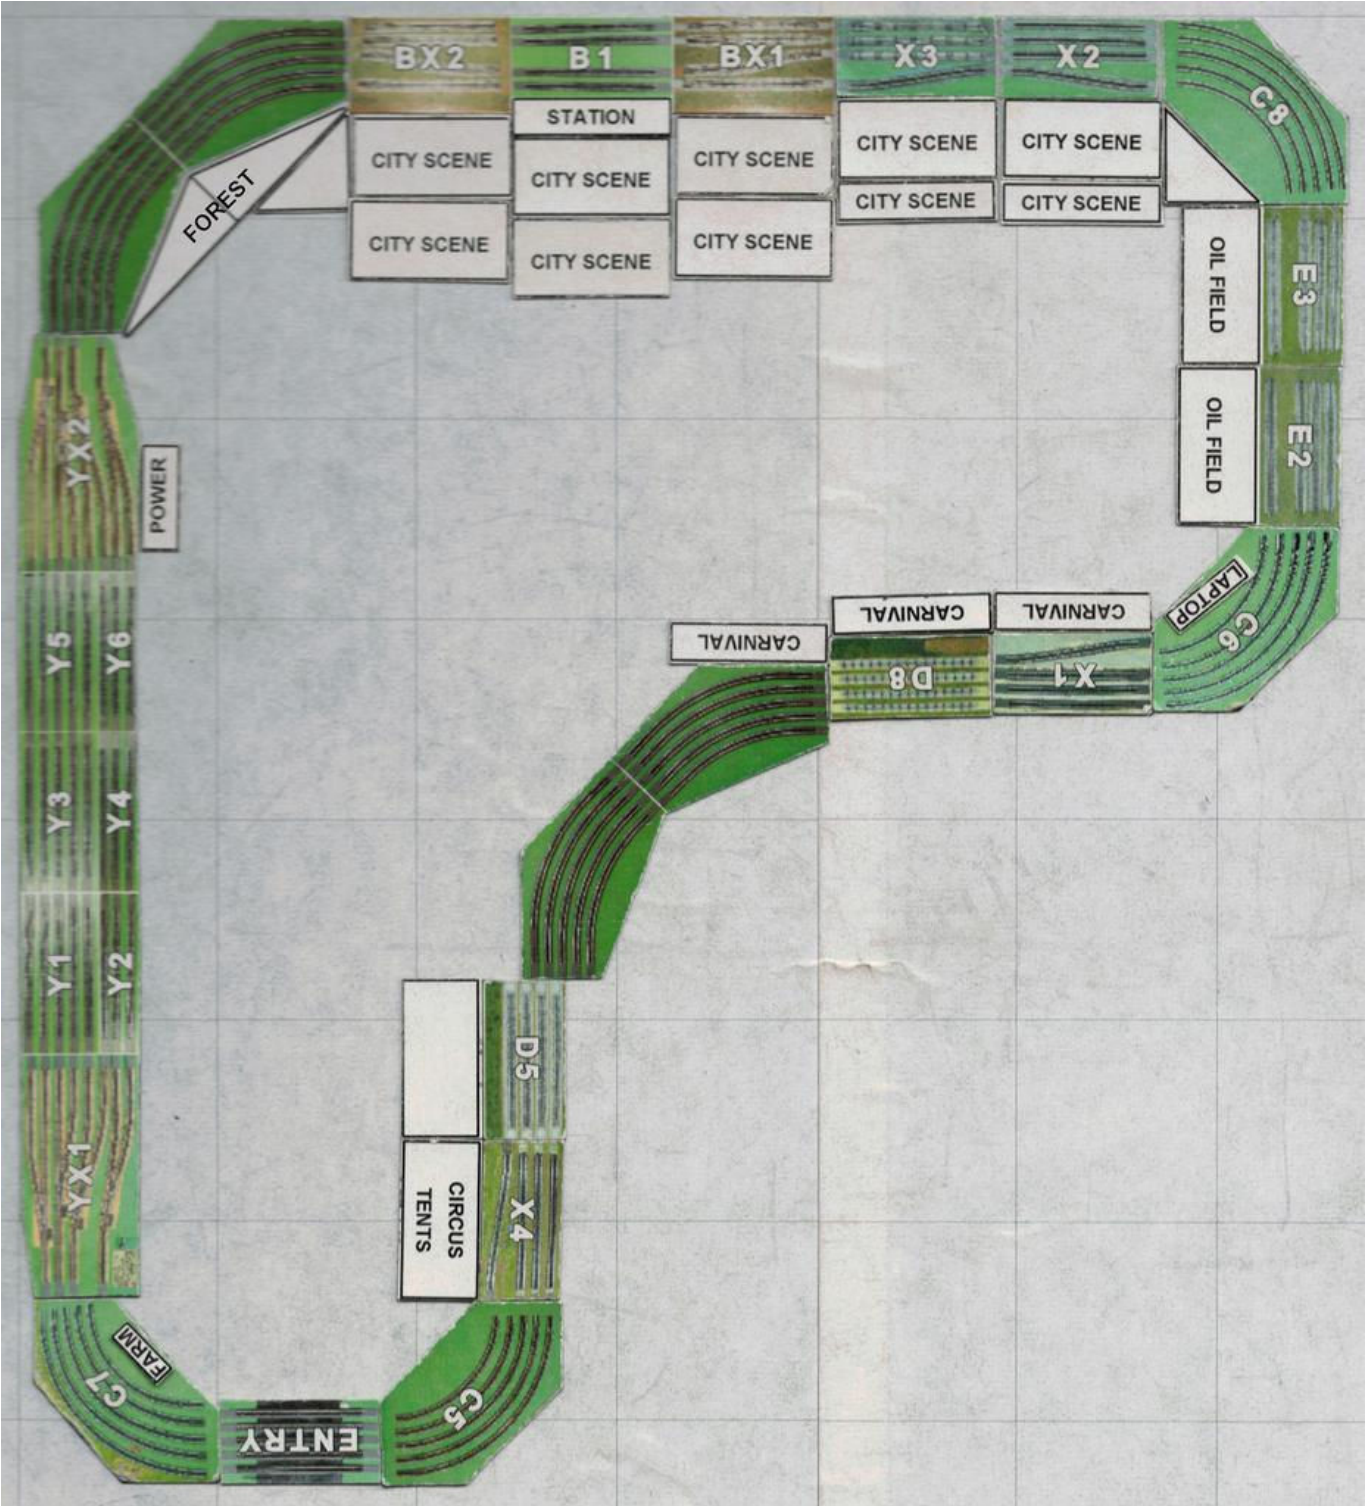

6 x 5 L – SAMRA Model Railroad Jamboree – January, 2015

6 x 1 – New Braunfels Model Railroad Jamboree – April, 2015

8 x 2 – Temple Model Train Show – September, 2015

11 x 4 – San Antonio Train Show – October, 2015

3 x 2 – Holiday Layout – November, 2015 – January, 2016

12 x 7 L – World's Greatest Hobby on Tour – February, 2016

6 x 1 – New Braunfels Model Railroad Jamboree – April, 2016

6 x 2 – TCA Lone Star Division Train Show & Meet – May, 2016

8 x 3 – Temple Model Train Show – September, 2016

3 x 2 – Holiday Layout – November, 2016 – December, 2016