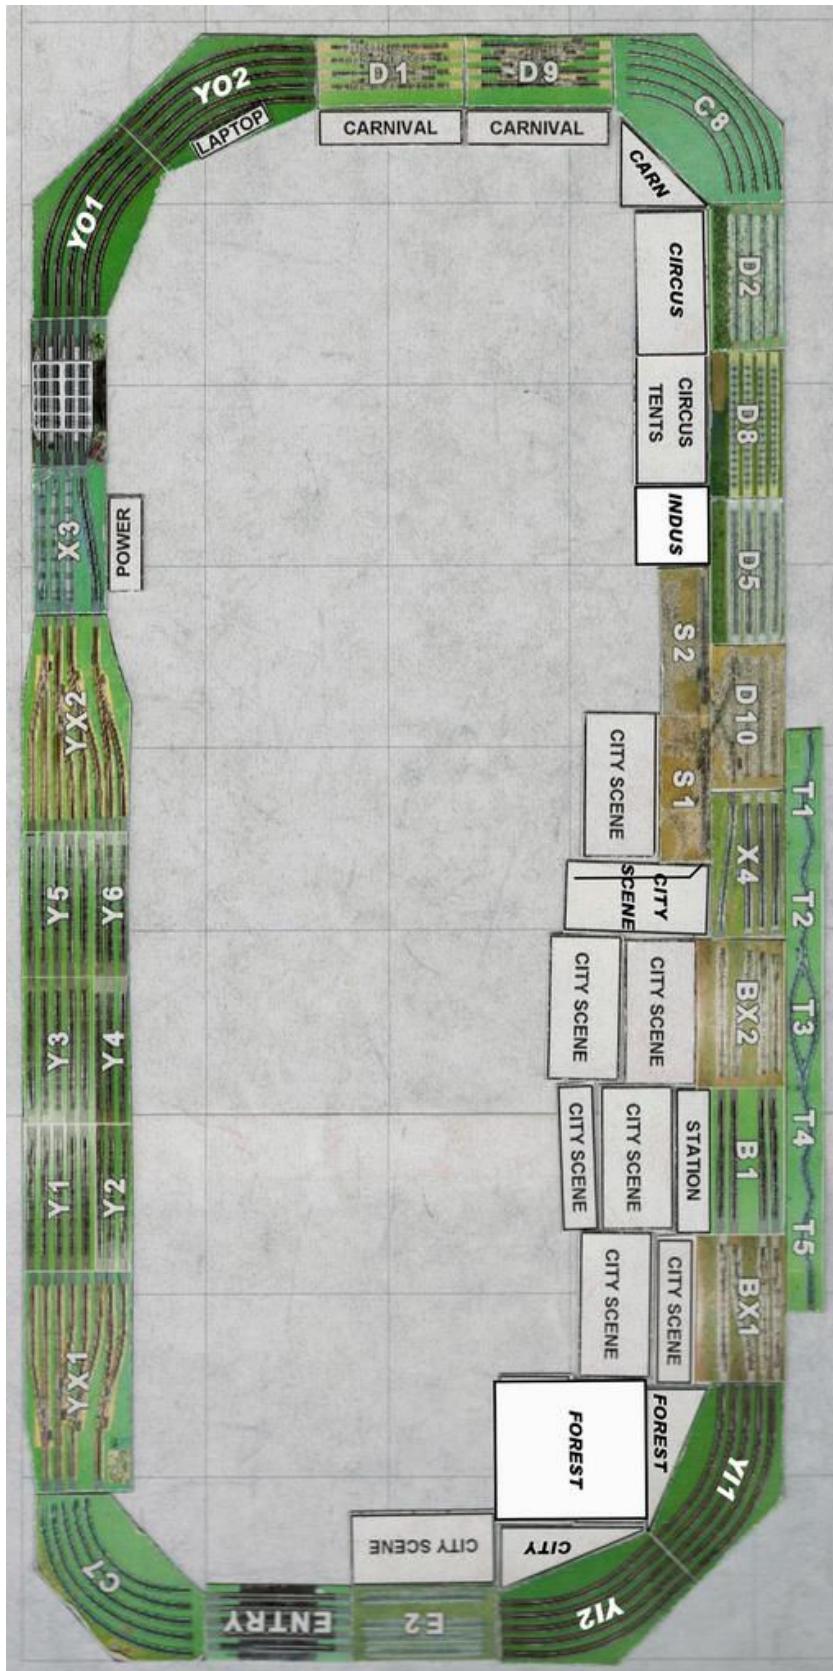

6 x 5 L – SAMRA Model Railroad Jamboree – January, 2015

6 x 1 – New Braunfels Model Railroad Jamboree – April, 2015

8 x 2 – Temple Model Train Show – September, 2015

11 x 4 – San Antonio Train Show – October, 2015

3 x 2 – Holiday Layout – November, 2015 – January, 2016

12 x 7 L – World's Greatest Hobby on Tour – February, 2016

6 x 1 – New Braunfels Model Railroad Jamboree – April, 2016

6 x 2 – TCA Lone Star Division Train Show & Meet – May, 2016

8 x 3 – Temple Model Train Show – September, 2016

3 x 2 – Holiday Layout – November, 2016 – December, 2016