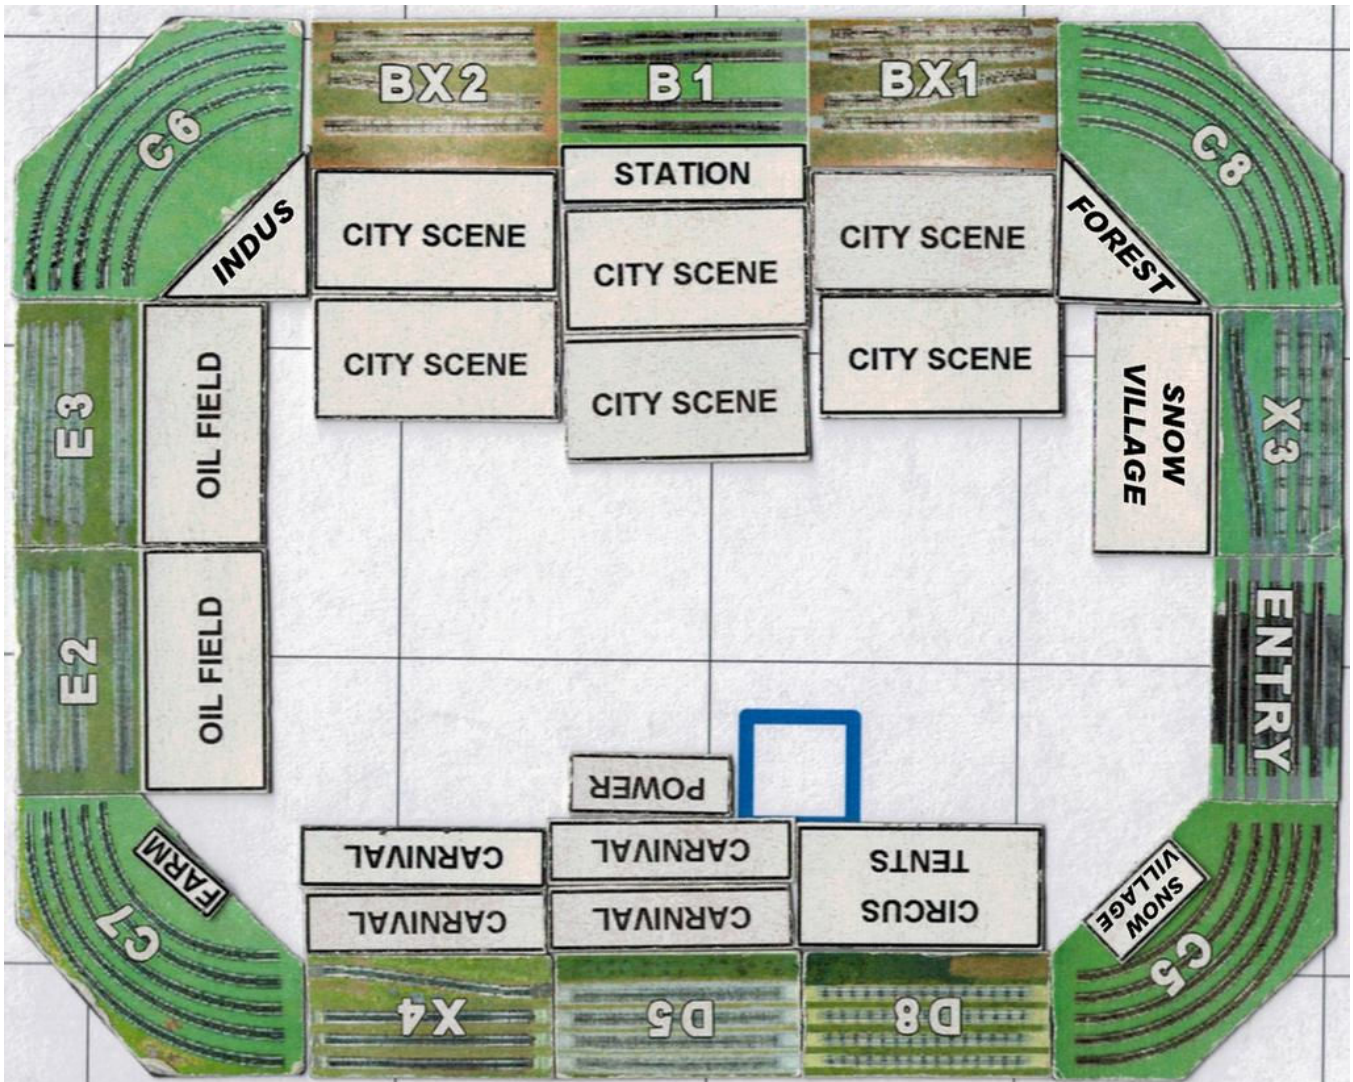

6 x 5 L – SAMRA Model Railroad Jamboree – January, 2015

6 x 1 – New Braunfels Model Railroad Jamboree – April, 2015

8 x 2 – Temple Model Train Show – September, 2015

11 x 4 – San Antonio Train Show – October, 2015

3 x 2 – Holiday Layout – November, 2015 – January, 2016

12 x 7 L – World's Greatest Hobby on Tour – February, 2016

6 x 1 – New Braunfels Model Railroad Jamboree – April, 2016

6 x 2 – TCA Lone Star Division Train Show & Meet – May, 2016

8 x 3 – Temple Model Train Show – September, 2016

3 x 2 – Holiday Layout – November, 2016 – December, 2016